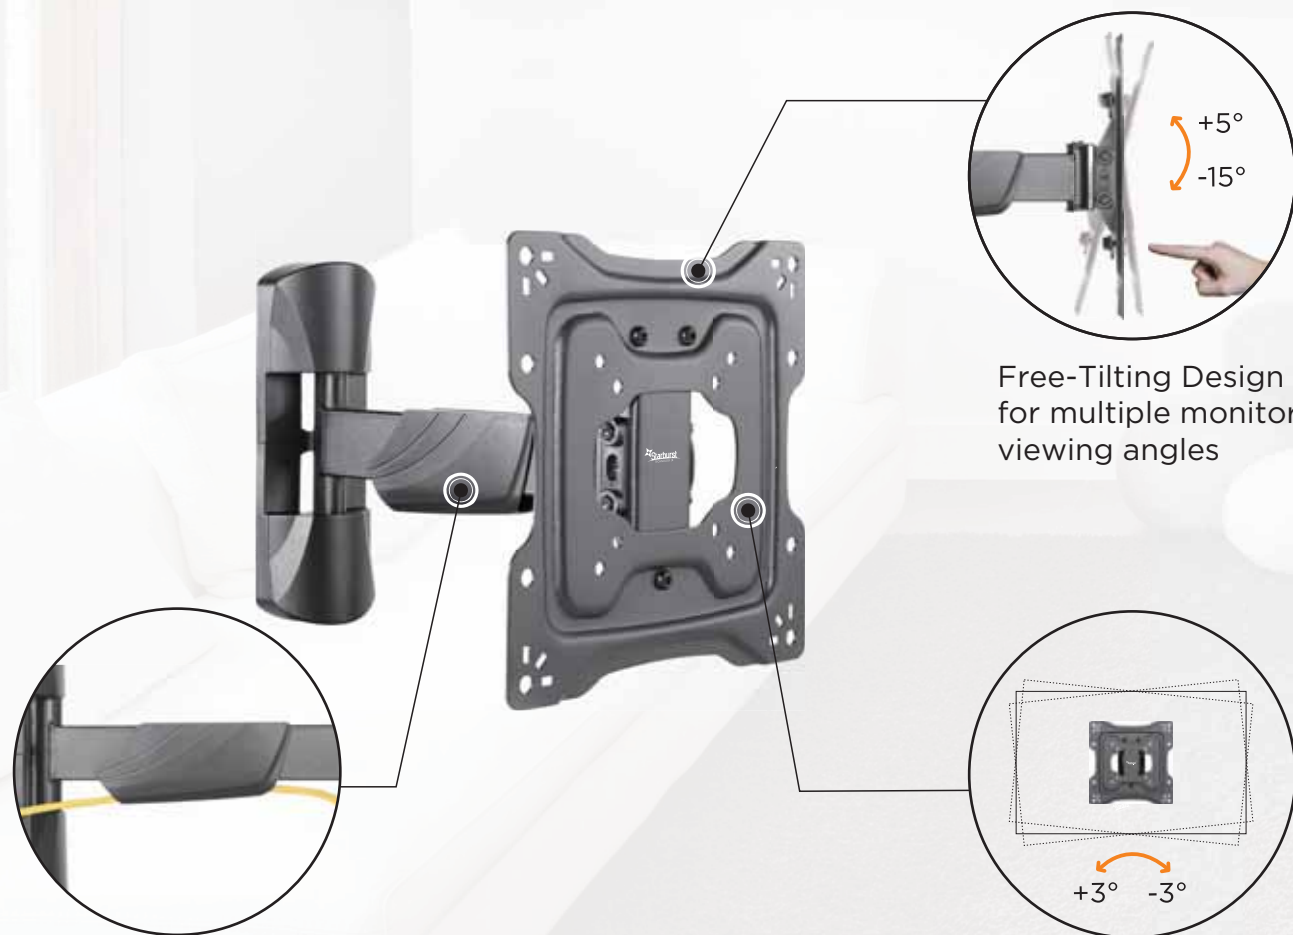

Pro Series

Elegant Swivel Tilt Extend TV Wall Mount

For 17-40" Displays

SB-1740PS

Cable Management keeps everything organized

Free-Tilting Design for multiple monitor viewing angles

Cable Management keeps everything organized

Specifications

Screen Size	Weight Capacity	VESA	Profile to Wall	Swivel Range	Strength Tested
17"-40"	35 kg / 77 lbs	75x75 100x100 200x100 200x200	45-300mm/1.8-11.8"	-90°-+90°	Three Times

Packing Information