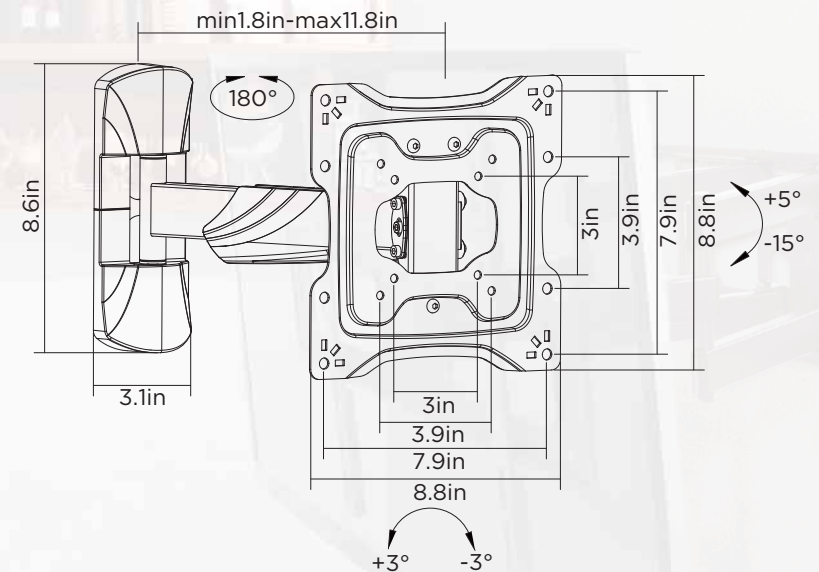

Pro Series

Elegant Swivel Tilt Extend TV Wall Mount

For 17-40" Displays

SB-1740PS

Cable Management keeps everything organized

Free-Tilting Design for multiple monitor viewing angles

Cable Management keeps everything organized

Specifications

Screen Size	Weight Capacity	VESA	Profile to Wall	Swivel Range	Strength Tested
17"-40"	35 kg / 77 lbs	75x75 100x100 200x100 200x200	45-300mm/1.8-11.8"	-90°-+90°	Three Times

Packing Information

Single Unit [inch]	Master Carton [inch]	QTY/Carton	Weights [lbs]	QTY 20' CONTAINER	QTY 40' CONTAINER
16.1"x9.1"x2.2"	18.9"x16.9"x9.8"	8 PCS	33 lbs single / 39.16 lbs carton	4,184 PCS	9,920 PCS

Units are packaged in a professional quality box that include all of the necessary installation hardware and easy to follow instructions.