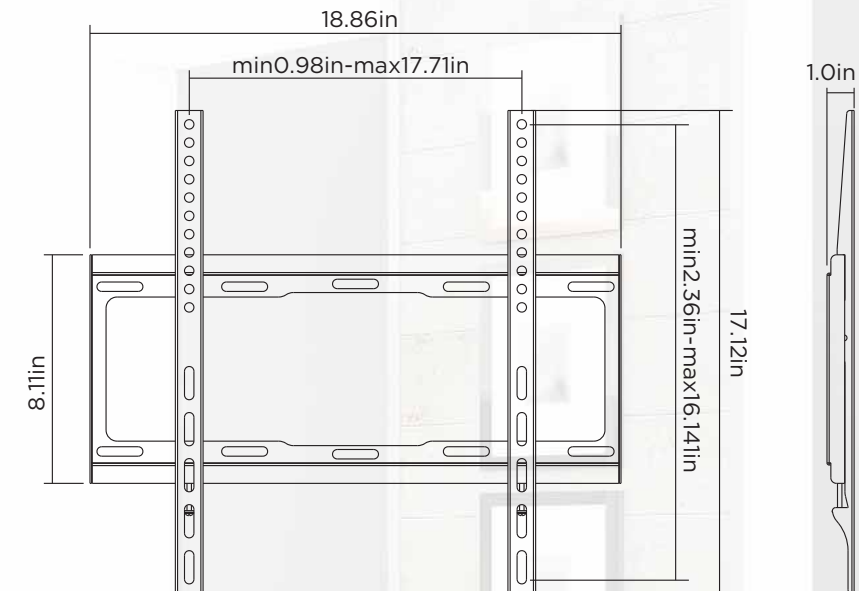

Pro Series

Fixed TV Wall Mount

For 32-55" Displays

SB-3255WM

Easy Installation design
Allows the TV to simply hook
on the steel wall bracket.

Lateral shift allows TV to
slide left and right for
perfect placement

Slim Profile
Under 1" (25mm)

Specifications

Screen Size	Weight Capacity	VESA	Profile to Wall	Strength Tested
32"-55"	40 kg / 88 lbs	200x200 300x300 400x200 400x400	25 mm / 1"	Four Times

Packing Information

Single Unit [inch]	Master Carton [inch]	QTY/Carton	Weights [lbs]	QTY 20' CONTAINER	QTY 40' CONTAINER
8.4"x1.18"x19.1"	19.7"x9.1"x12.4"	10 PCS	3 lbs single / 35 lbs carton	7,450 PCS	15,460 PCS

Units are packaged in a professional quality box that include all of the necessary installation hardware and easy to follow instructions.