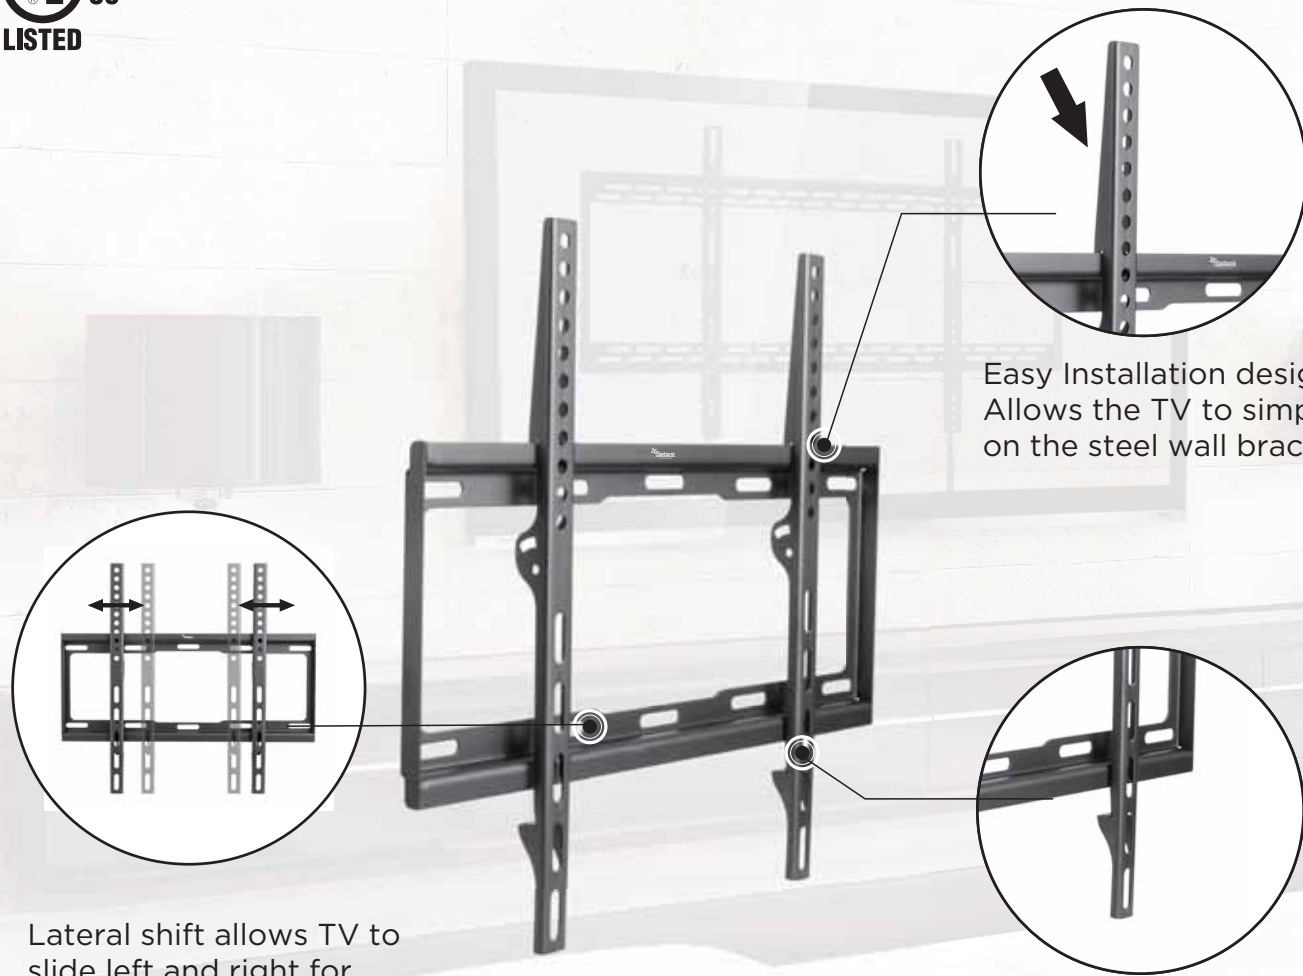

Pro Series

Fixed TV Wall Mount

For 32-55" Displays

SB-3255WM

Easy Installation design
Allows the TV to simply hook
on the steel wall bracket.

Lateral shift allows TV to
slide left and right for
perfect placement

Slim Profile
Under 1" (25mm)

Specifications

Screen Size	Weight Capacity	VESA	Profile to Wall	Strength Tested
32"-55"	40 kg / 88 lbs	200x200 300x300 400x200 400x400	25 mm / 1"	Four Times

Packing Information