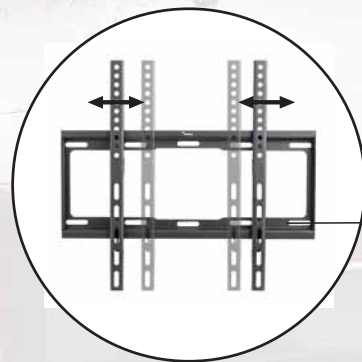

Pro Series

Fixed TV Wall Mount

For 32-55" Displays

SB-3255WM

Easy Installation design
Allows the TV to simply hook
on the steel wall bracket.

Lateral shift allows TV to
slide left and right for
perfect placement

Slim Profile
Under 1" (25mm)

Specifications

Screen Size	Weight Capacity	VESA	Profile to Wall	Strength Tested
32"-55"	40 kg / 88 lbs	200x200 300x300 400x200 400x400	25 mm / 1"	Four Times

Packing Information