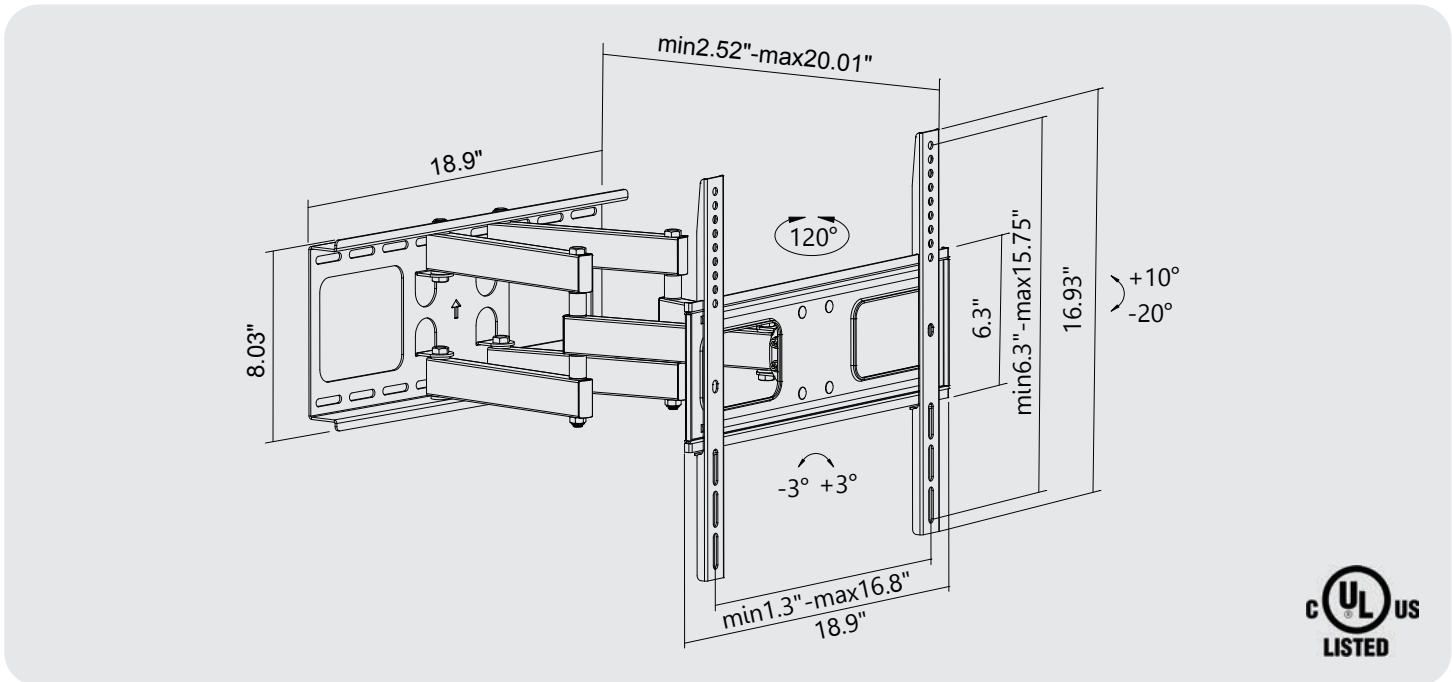

<https://starburstmounts.com/pages/why-starburst>
<https://prezi.com/view/zDnpErebTKb2Vjvi9HMh/>

SB-3260ART-D

Swivel Tilt Extend TV Wall Mount For 32-60" DISPLAY

Specifications

Screen Size	Weight Capacity	VESA	Profile to Wall	Swivel Range	Strength Tested
32"-60"	35 kg / 77 lbs	200x200 300x300 400x200 400x400	64-510mm/2.5-20.1"	-60°-+60°	Four Times