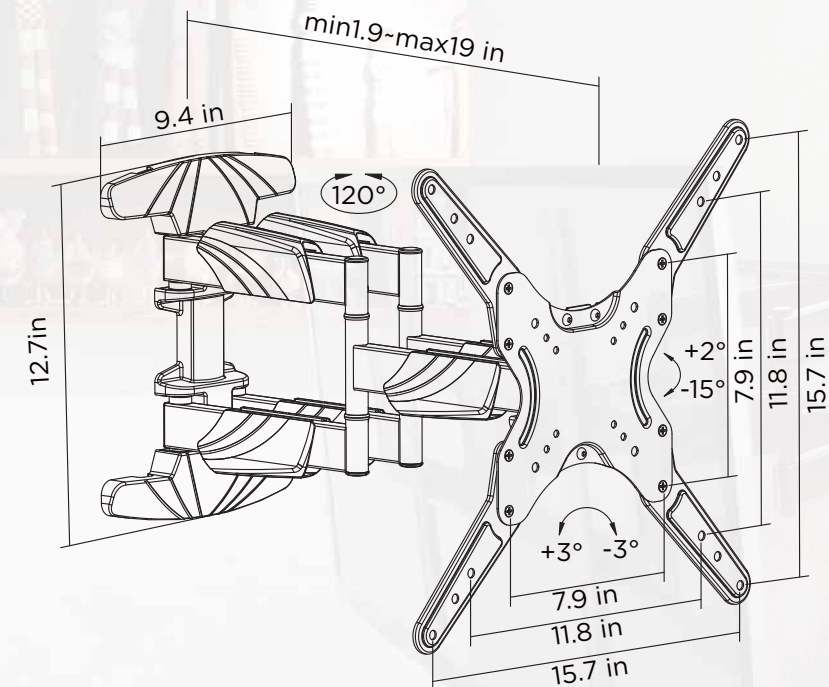

Pro Series

Swivel Tilt Extend TV Wall Mount

For 32-65" Displays

SB-3265ART-D

Specifications

| Screen Size | Weight Capacity | VESA | Profile to Wall | Swivel Range | Strength Tested |
|-------------|-----------------|--|------------------|--------------|-----------------|
| 32"-65" | 45 kg / 99 lbs | 200x100 200x200 300x300 400x200 400x300 400x400 | 49-482mm/1.9-19" | -60°-+60° | Three Times |

Packing Information

| Single Unit [inch] | Master Carton [inch] | QTY/Carton | Weights [lbs] | QTY 20' CONTAINER | QTY 40' CONTAINER |
|--------------------|----------------------|------------|-----------------------------------|-------------------|-------------------|
| 22.6"x13.6"x2.2" | 23.2"x7.9"x14.4" | 3.0 PCS | 11.8 lbs single / 37.1 lbs carton | 1878 PCS | 3897 PCS |